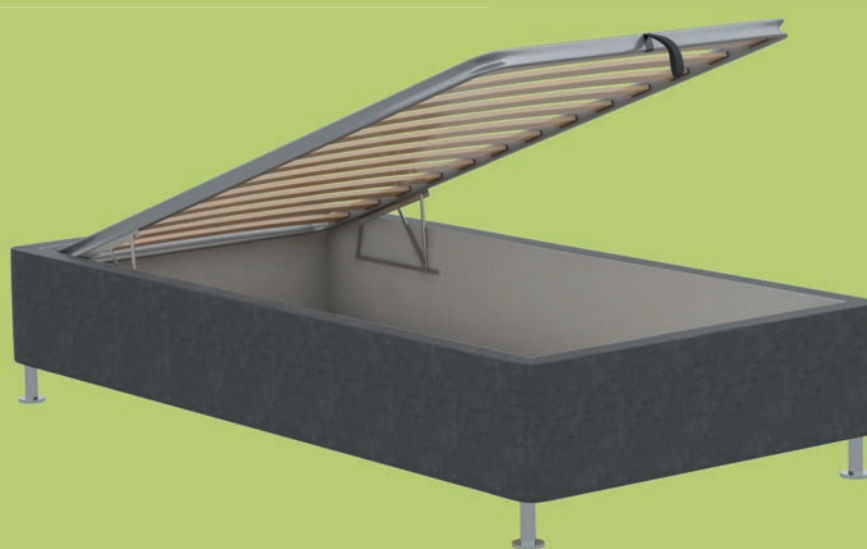

The base is a basic issue!

On a well-made and ergonomic Dunlopillo sub-mattress / bed base, our mattresses and our toppers all perform perfectly. The result can be seen in your early morning smiles!

A mellow, healthy sleep and real relaxation are built on Dunlopillo's strong bases