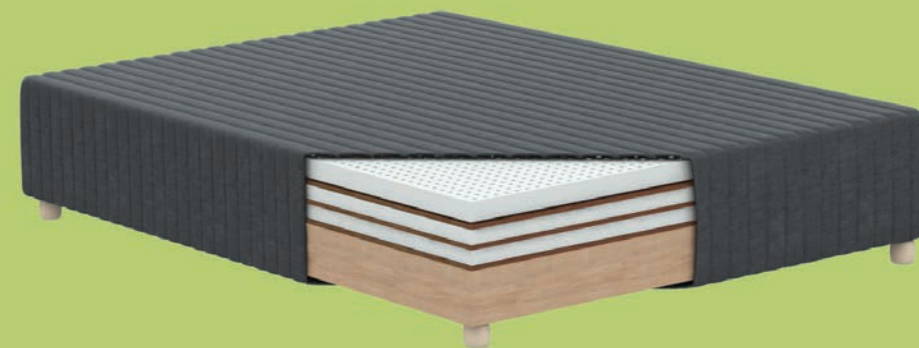

Core Terra

Πόδια/Bed Legs 6 - 12cm

Βάση/Base 30cm

Το υπόστρωμα **Core Terra** έχει βάση ύψους 30cm, με υπόστρωμα από μασίφ ξύλο και στρώμα με εναλλασσόμενες στρώσεις από φυσικά υλικά, όπως το Talalay Latex και ο Ελαστικοποιημένος Κοκοφοίνικας. Δυνατότητα κατασκευής με φάσα ή κρεβατόγυρο.

The **Core Terra bed base** has a 30cm high base, with a solid wood substrate and alternate layers of natural materials such as Talalay Latex and Elasticated Coir. It can be produced with either beam or cot.